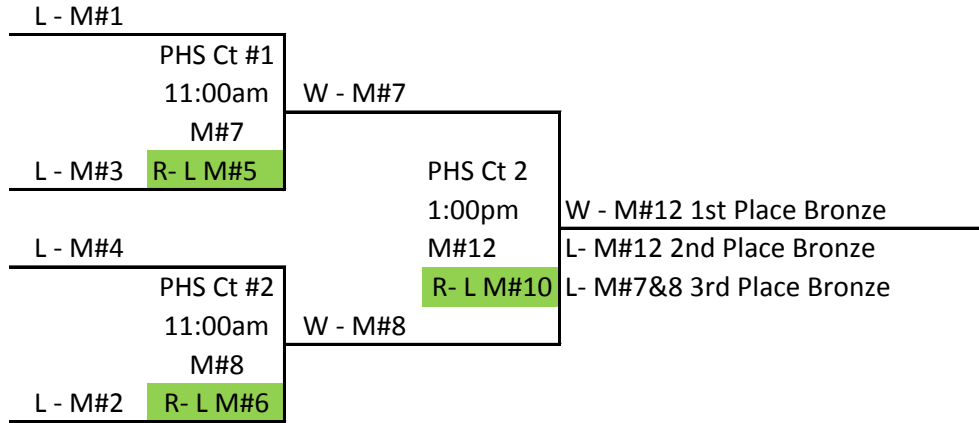

Bronze Bracket