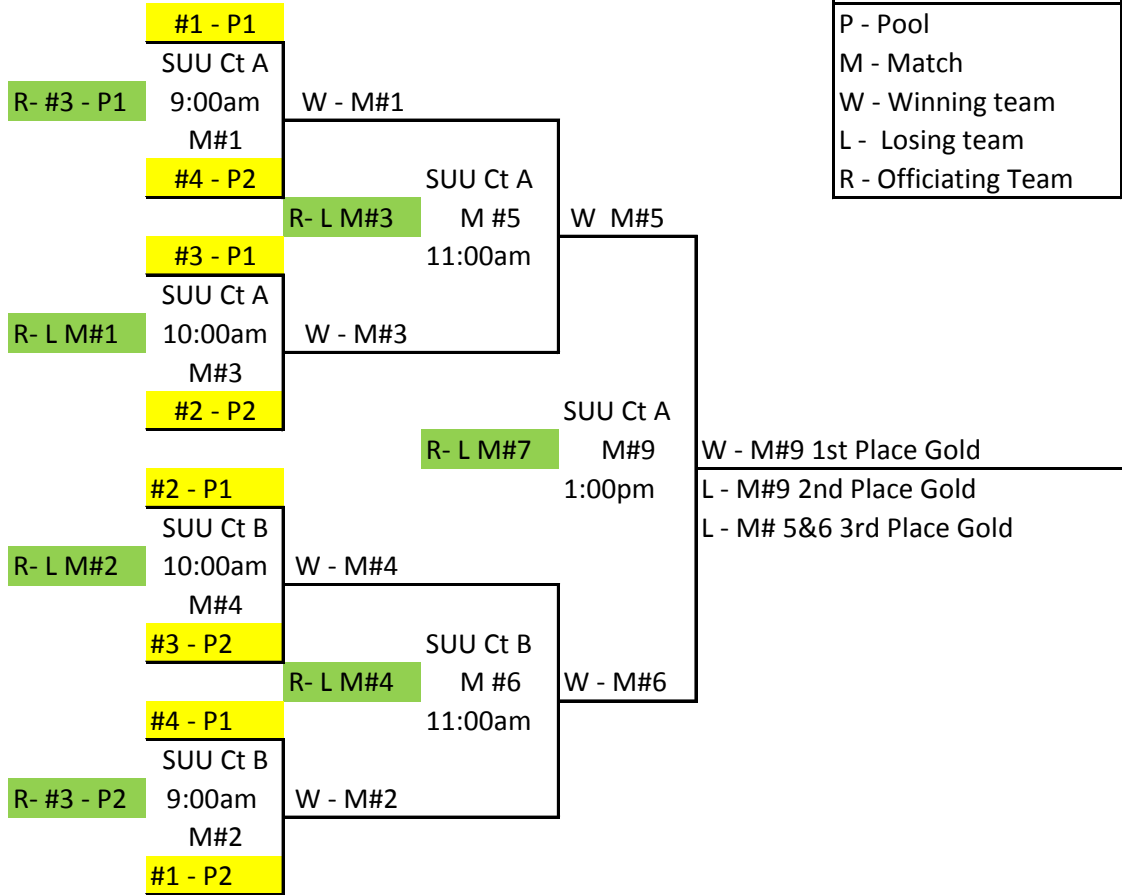

Friday & Saturday, June 24th-25th, 2011

Pool #1 @ Cedar High		
Friday	Court A	Court B
9:00am	1 v 5 R-4	2 v 6 R-3
10:00am	4 v 5 R-1	3 v 6 R-2
11:00am	1 v 4 R-5	2 v 3 R-6
Break		
12:00pm	1 v 3 R-6	2 v 4 R-5
1:00pm	1 v 6 R-3	2 v 5 R-4
2:00pm	6 v 5 R-1	4 v 3 R-2
Break		
4:00pm	1 v 2 R-6	3 v 5 R-4
5:00pm	4 v 6 R-2	

Pool #2 @ S Utah University		
Friday	Court A	Court B
9:00am	3 v 7 R-6	2 v 5 R-1
10:00am	4 v 7 R-5	1 v 6 R-2
11:00am	4 v 5 R-7	2 v 3 R-6
12:00am	6 v 7 R-4	1 v 3 R-2
1:00pm	2 v 4 R-7	1 v 5 R-3
2:00pm	3 v 6 R-4	5 v 7 R-1
3:00pm	2 v 6 R-3	1 v 4 R-5
4:00pm	2 v 7 R-6	3 v 5 R-1
5:00pm	1 v 7 R-3	4 v 6 R-5
6:00pm	3 v 4 R-7	5 v 6 R-2
7:00pm	1 v 2 R-3	

Notes:

1. All coaches must report to R-1 at 8:30am @ the officiating table for Coaches Meeting.
2. Referee 1 (R1) provided by the Southern Utah Officials Association.
3. "R" represents team officiating assignment: R-2 (down ref), 2 scorers, & 2 line judges)
4. "R" team must report 20 minutes prior to first match of each start of pool play.
5. Matches are 2 of 3 games.(1st 2 games to 25 pts, win by 2 points; tie breaker to 15 pts.
6. Prior to leaving pool play, verify your team seed for Tournament Bracket with R-1.

Reminder: See Tournament Brackets for R assignments.

2011 Women Open Volleyball Tournament Schedule

GOLD BRACKET

Legend
P - Pool
M - Match
W - Winning team
L - Losing team
R - Officiating Team

SILVER BRACKET