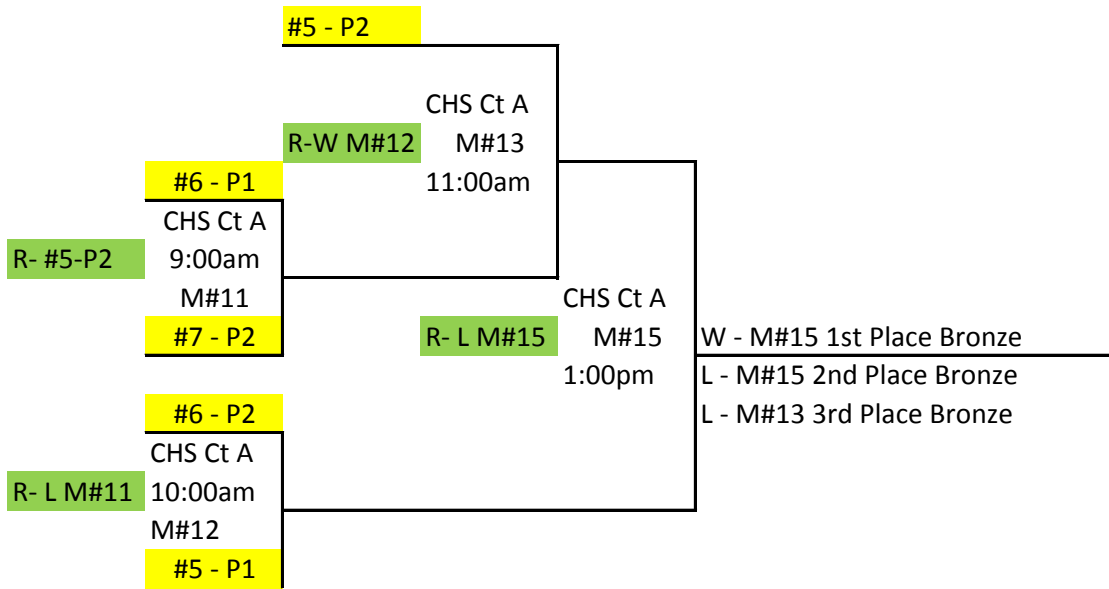

Pool #2 @ S Utah University		
Friday	Court A	Court B
9:00am	3 v 7 R-6	2 v 5 R-1
10:00am	4 v 7 R-5	1 v 6 R-2
11:00am	4 v 5 R-7	2 v 3 R-6
12:00am	6 v 7 R-4	1 v 3 R-2
1:00pm	2 v 4 R-7	1 v 5 R-3
2:00pm	3 v 6 R-4	5 v 7 R-1
3:00pm	2 v 6 R-3	1 v 4 R-5
4:00pm	2 v 7 R-6	3 v 5 R-1
5:00pm	1 v 7 R-3	4 v 6 R-5
6:00pm	3 v 4 R-7	5 v 6 R-2
7:00pm	1 v 2 R-3	

Notes:

1. All coaches must report to R-1 at 8:30am @ the officiating table for Coaches Meeting.
2. Referee 1 (R1) provided by the Southern Utah Officials Association.
3. "R" represents team officiating assignment: R-2 (down ref), 2 scorers, & 2 line judges)
4. "R" team must report 20 minutes prior to first match of each start of pool play.
5. Matches are 2 of 3 games.(1st 2 games to 25 pts, win by 2 points; tie breaker to 15 pts.
6. Prior to leaving pool play, verify your team seed for Tournament Bracket with R-1.

Reminder: See Tournament Brackets for R assignments.

2011 Women Open Volleyball Tournament Schedule

GOLD BRACKET

Legend
P - Pool
M - Match
W - Winning team
L - Losing team
R - Officiating Team

SILVER BRACKET

Bronze Bracket

(Note: Bronze & Copper Brackets are linked together depending upon match results)

Copper Bracket