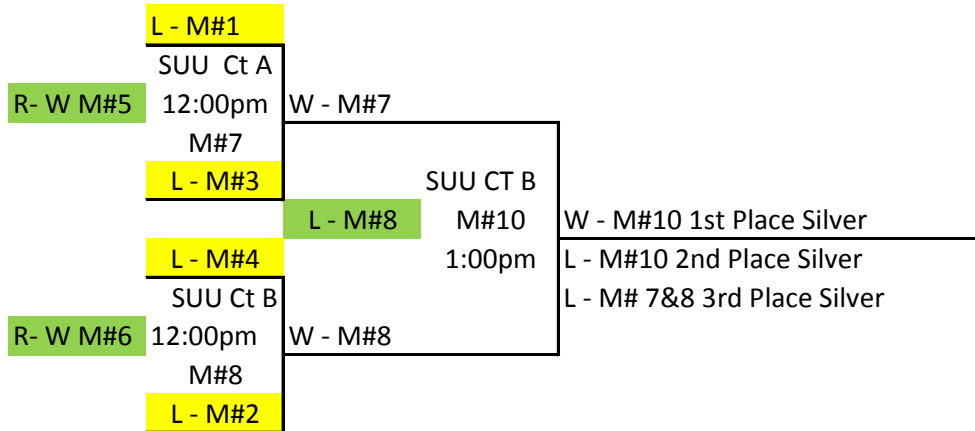

Pool #2 @ S Utah University		
Friday	Court A	Court B
9:00am	3 v 7 R-6	2 v 5 R-1
10:00am	4 v 7 R-5	1 v 6 R-2
11:00am	4 v 5 R-7	2 v 3 R-6
12:00am	6 v 7 R-4	1 v 3 R-2
1:00pm	2 v 4 R-7	1 v 5 R-3
2:00pm	3 v 6 R-4	5 v 7 R-1
3:00pm	2 v 6 R-3	1 v 4 R-5
4:00pm	2 v 7 R-6	3 v 5 R-1
5:00pm	1 v 7 R-3	4 v 6 R-5
6:00pm	3 v 4 R-7	5 v 6 R-2
7:00pm	1 v 2 R-3	

Notes:

1. All coaches must report to R-1 at 8:30am @ the officiating table for Coaches Meeting.
2. Referee 1 (R1) provided by the Southern Utah Officials Association.
3. "R" represents team officiating assignment: R-2 (down ref), 2 scorers, & 2 line judges)
4. "R" team must report 20 minutes prior to first match of each start of pool play.
5. Matches are 2 of 3 games.(1st 2 games to 25 pts, win by 2 points; tie breaker to 15 pts.
6. Prior to leaving pool play, verify your team seed for Tournament Bracket with R-1.

Reminder: See Tournament Brackets for R assignments.

2011 Women Open Volleyball Tournament Schedule

GOLD BRACKET

Legend
P - Pool
M - Match
W - Winning team
L - Losing team
R - Officiating Team

SILVER BRACKET

Bronze Bracket

(Note: Bronze & Copper Brackets are linked together depending upon match results)

Copper Bracket