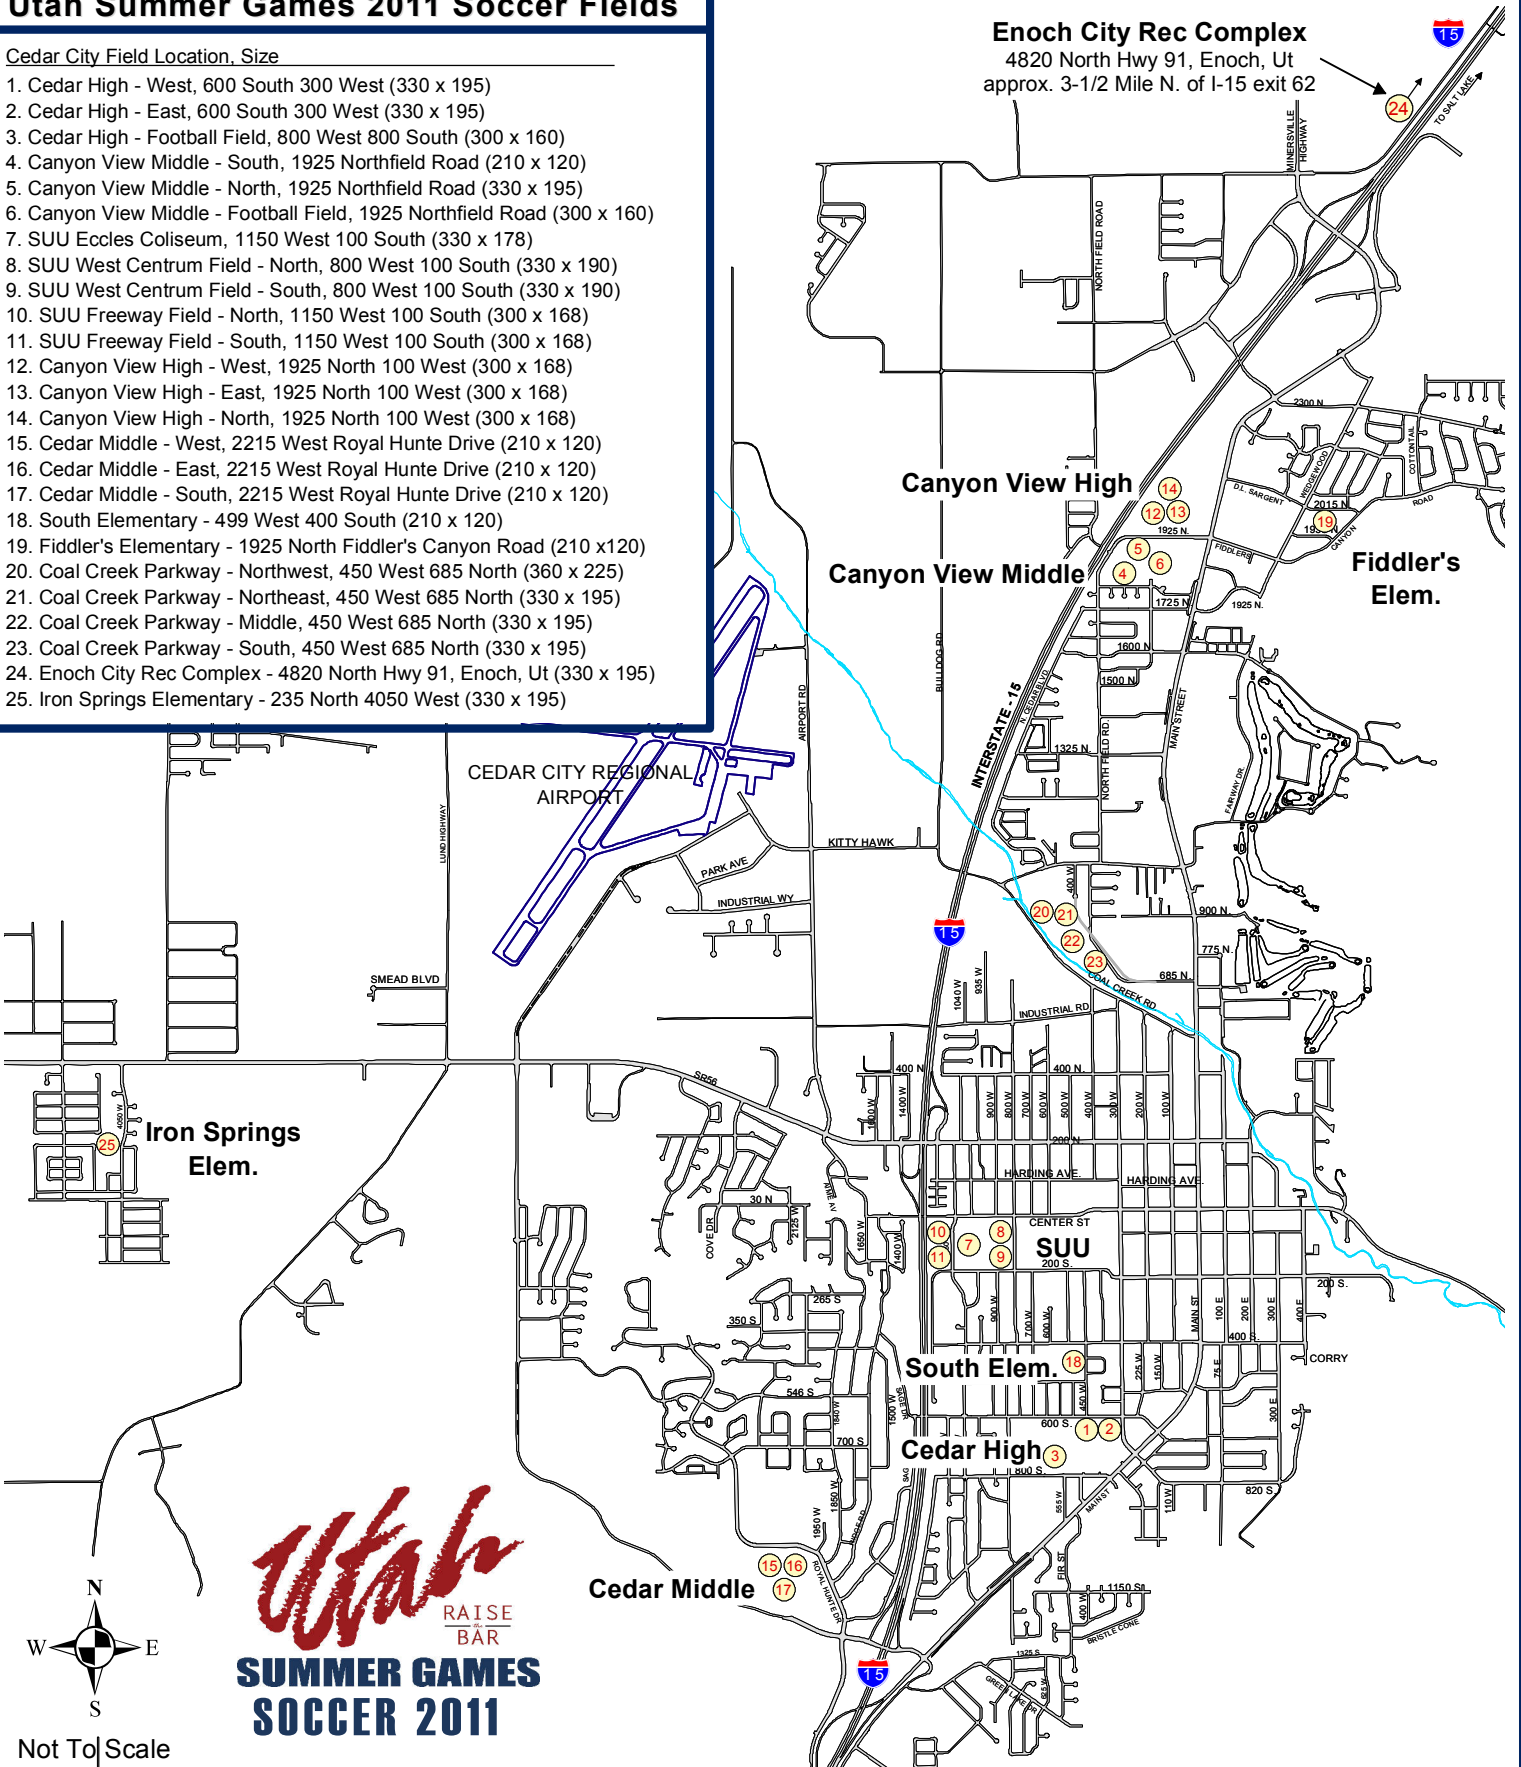

Soccer 2011

Utah Summer Games 2011 Soccer Fields

Cedar City Field Location, Size

1. Cedar High - West, 600 South 300 West (330 x 195)
2. Cedar High - East, 600 South 300 West (330 x 195)
3. Cedar High - Football Field, 800 West 800 South (300 x 160)
4. Canyon View Middle - South, 1925 Northfield Road (210 x 120)
5. Canyon View Middle - North, 1925 Northfield Road (330 x 195)
6. Canyon View Middle - Football Field, 1925 Northfield Road (300 x 160)
7. SUU Eccles Coliseum, 1150 West 100 South (330 x 178)
8. SUU West Centrum Field - North, 800 West 100 South (330 x 190)
9. SUU West Centrum Field - South, 800 West 100 South (330 x 190)
10. SUU Freeway Field - North, 1150 West 100 South (300 x 168)
11. SUU Freeway Field - South, 1150 West 100 South (300 x 168)
12. Canyon View High - West, 1925 North 100 West (300 x 168)
13. Canyon View High - East, 1925 North 100 West (300 x 168)
14. Canyon View High - North, 1925 North 100 West (300 x 168)
15. Cedar Middle - West, 2215 West Royal Hunte Drive (210 x 120)
16. Cedar Middle - East, 2215 West Royal Hunte Drive (210 x 120)
17. Cedar Middle - South, 2215 West Royal Hunte Drive (210 x 120)
18. South Elementary - 499 West 400 South (210 x 120)
19. Fiddler's Elementary - 1925 North Fiddler's Canyon Road (210 x 120)
20. Coal Creek Parkway - Northwest, 450 West 685 North (360 x 225)
21. Coal Creek Parkway - Northeast, 450 West 685 North (330 x 195)
22. Coal Creek Parkway - Middle, 450 West 685 North (330 x 195)
23. Coal Creek Parkway - South, 450 West 685 North (330 x 195)
24. Enoch City Rec Complex - 4820 North Hwy 91, Enoch, Ut (330 x 195)
25. Iron Springs Elementary - 235 North 4050 West (330 x 195)

Enoch City Rec Complex
4820 North Hwy 91, Enoch, Ut
approx. 3-1/2 Mile N. of I-15 exit 62

Utah
RAISE
BÁR
**SUMMER GAMES
SOCCER 2011**

Soccer 2011