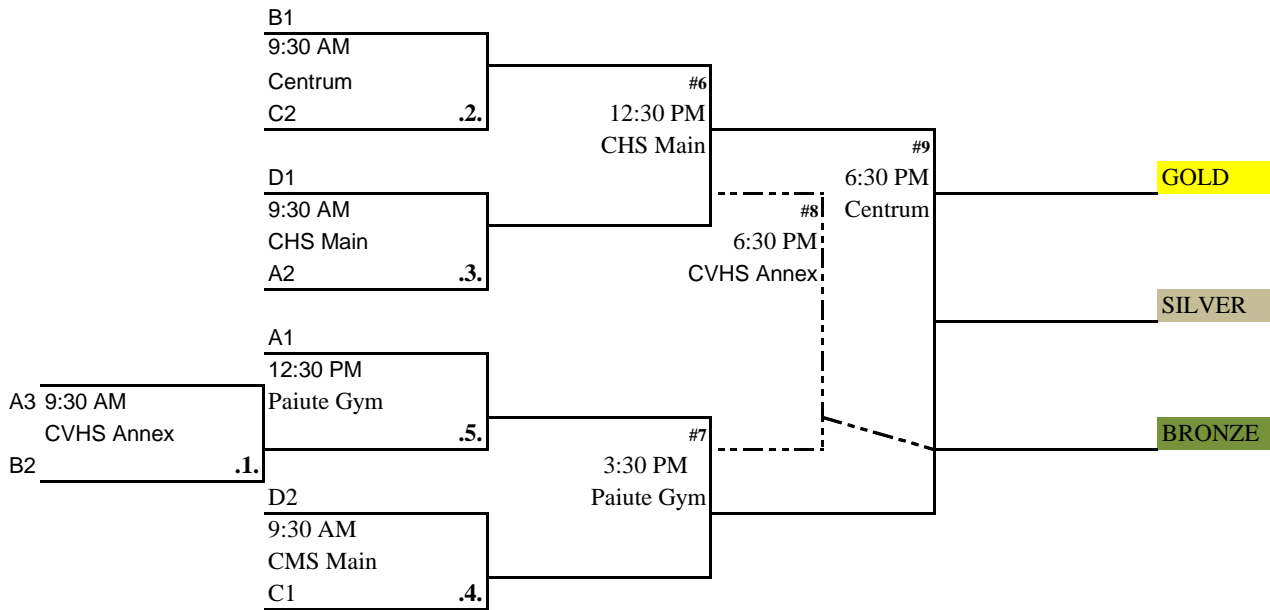

Pool B

- | | |
|------------------------|---------------|
| 5. Lady Knights | Southern Utah |
| 6. Blue 42 | St. George |
| 7. <u>Kiss Da Baby</u> | Cedar City |

Pool C

- | | |
|------------------------|-----------|
| 8. Balls of Fury | Las Vegas |
| 9. Morris | Orem |
| 10. <u>Mother Lode</u> | Layton |

Friday, June 25

- | | | |
|-------|----------|------------|
| 8:00 | 3 vs 4 | CVHS Annex |
| 9:30 | 11 vs 13 | CMS Main |
| 11:00 | 9 vs 10 | Centrum |
| 11:00 | 5 vs 7 | CVHS Annex |
| 2:30 | 1 vs 3 | CHS Main |
| 4:00 | 2 vs 4 | CHS Main |

BASKETBALL SKILLS CONTEST -- Thursday night

BASKETBALL SKILLS AWARDS -- Friday at 2:00 PM in the Centrum

Bracket Round next page

- | | |
|--|---|
| 1. Centrum 800 West 100 South | 7. Canyon View High School Annex Gym 166 W. 1925 N. |
| 2. SUU PE # 1 400 West Center | 8. Cedar Middle School Main Gym 2215 W. Royal Hunte Dr |
| 3. SUU PE #3 400 West Center | 9. Cedar Middle School Annex Gym 2215 W. Royal Hunte Dr |
| 4. Cedar High School Main Gym 700 W. 600 S. | 10. Canyon View Middle School Main Gym 166 W. 1865 N. |
| 5. Cedar High School Annex Gym 700 W. 600 S. | 11. Canyon View Middle School Annex Gym 166 W. 1865 N. |
| 6. Canyon View High School Main Gym 166 W. 1925 N. | 12. Paiute Gym 440 North Piute Drive (200 E.) |

Women's Open Division Bracket (Division 15)

Saturday May 25, 2011

6/11/2011

GOLD

SILVER

Women's 25 + Division Bracket (Division 15)

Saturday May 25, 2011