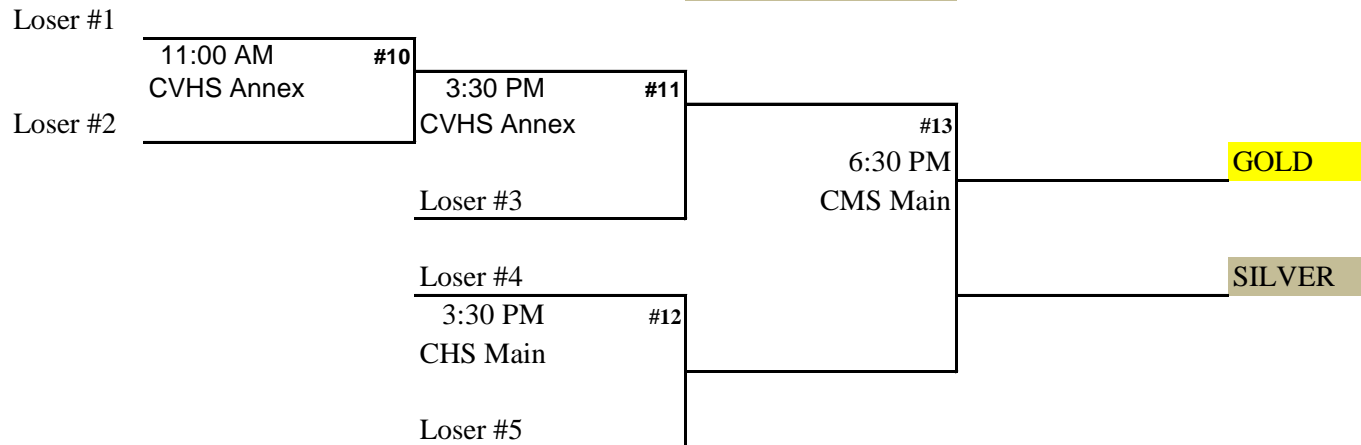

Pool B

- | | |
|------------------------|---------------|
| 5. Lady Knights | Southern Utah |
| 6. Blue 42 | St. George |
| 7. <u>Kiss Da Baby</u> | Cedar City |

Pool C

- | | |
|------------------------|-----------|
| 8. Balls of Fury | Las Vegas |
| 9. Morris | Orem |
| 10. <u>Mother Lode</u> | Layton |

BASKETBALL SKILLS CONTEST -- Thursday night at 8:00 PM in Cedar High School

BASKETBALL SKILLS AWARDS -- Friday at 2:00 PM in the Centrum

Bracket Round next page

- | | |
|--|---|
| 1. Centrum 800 West 100 South | 7. Canyon View High School Annex Gym 166 W. 1925 N. |
| 2. SUU PE # 1 400 West Center | 8. Cedar Middle School Main Gym 2215 W. Royal Hunte Dr |
| 3. SUU PE #3 400 West Center | 9. Cedar Middle School Annex Gym 2215 W. Royal Hunte Dr |
| 4. Cedar High School Main Gym 700 W. 600 S. | 10. Canyon View Middle School Main Gym 166 W. 1865 N. |
| 5. Cedar High School Annex Gym 700 W. 600 S. | 11. Canyon View Middle School Annex Gym 166 W. 1865 N. |
| 6. Canyon View High School Main Gym 166 W. 1925 N. | 12. Paiute Gym 440 North Piute Drive (200 E.) |

Women's Open Division Bracket (Division 15)

Saturday June 25, 2011

GOLD

SILVER

Women's 25 + Division Bracket (Division 15)

Saturday June 25, 2010