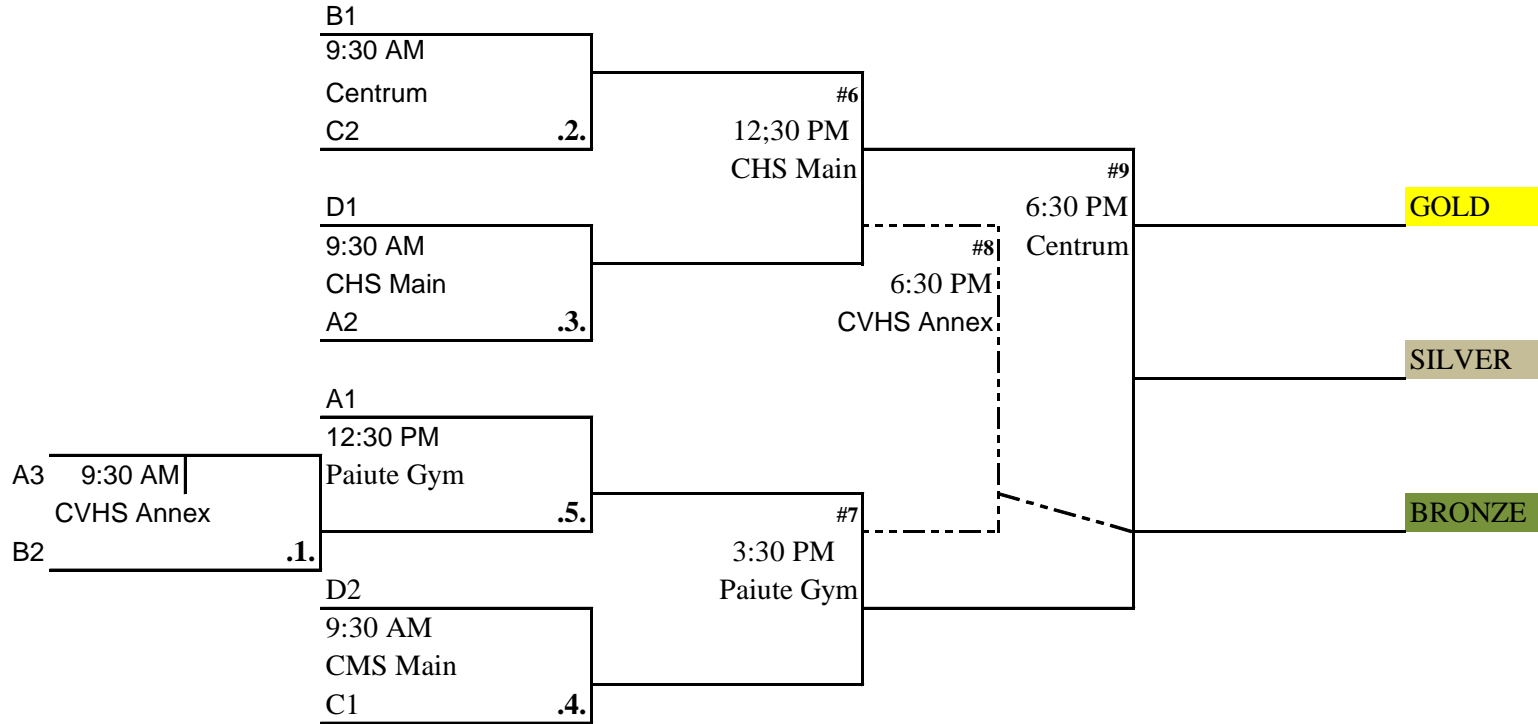

Pool B

- | | |
|------------------------|---------------|
| 5. Lady Knights | Southern Utah |
| 6. Blue 42 | St. George |
| 7. <u>Kiss Da Baby</u> | Cedar City |

Pool C

- | | |
|------------------------|-----------|
| 8. Balls of Fury | Las Vegas |
| 9. Morris | Orem |
| 10. <u>Mother Lode</u> | Layton |

Friday, June 24

- | | | |
|-------|----------|------------|
| 8:00 | 3 vs 4 | CVHS Annex |
| 9:30 | 11 vs 13 | CMS Main |
| 11:00 | 9 vs 10 | Centrum |
| 11:00 | 5 vs 7 | CVHS Annex |
| 2:30 | 1 vs 3 | CHS Main |
| 4:00 | 2 vs 4 | CHS Main |

BASKETBALL SKILLS CONTEST -- Thursday night at 8:00 PM in Cedar High School

BASKETBALL SKILLS AWARDS -- Friday at 2:00 PM in the Centrum

Bracket Round next page

- | | |
|--|---|
| 1. Centrum 800 West 100 South | 7. Canyon View High School Annex Gym 166 W. 1925 N. |
| 2. SUU PE # 1 400 West Center | 8. Cedar Middle School Main Gym 2215 W. Royal Hunte Dr |
| 3. SUU PE #3 400 West Center | 9. Cedar Middle School Annex Gym 2215 W. Royal Hunte Dr |
| 4. Cedar High School Main Gym 700 W. 600 S. | 10. Canyon View Middle School Main Gym 166 W. 1865 N. |
| 5. Cedar High School Annex Gym 700 W. 600 S. | 11. Canyon View Middle School Annex Gym 166 W. 1865 N. |
| 6. Canyon View High School Main Gym 166 W. 1925 N. | 12. Paiute Gym 440 North Piute Drive (200 E.) |

Women's Open Division Bracket (Division 15)

Saturday June 25, 2011

GOLD

SILVER

Women's 25 + Division Bracket (Division 15)

Saturday June 25, 2010