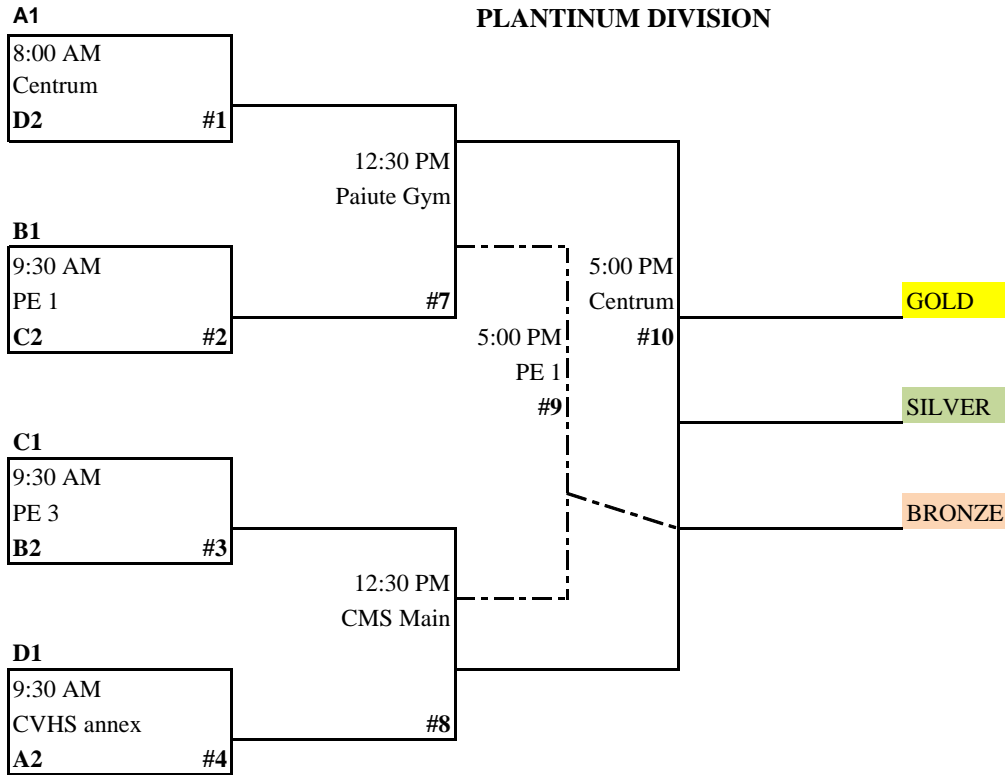

Saturday May 26, 2012

GOLD DIVISION

Women's 25 PLUS Division Bracket