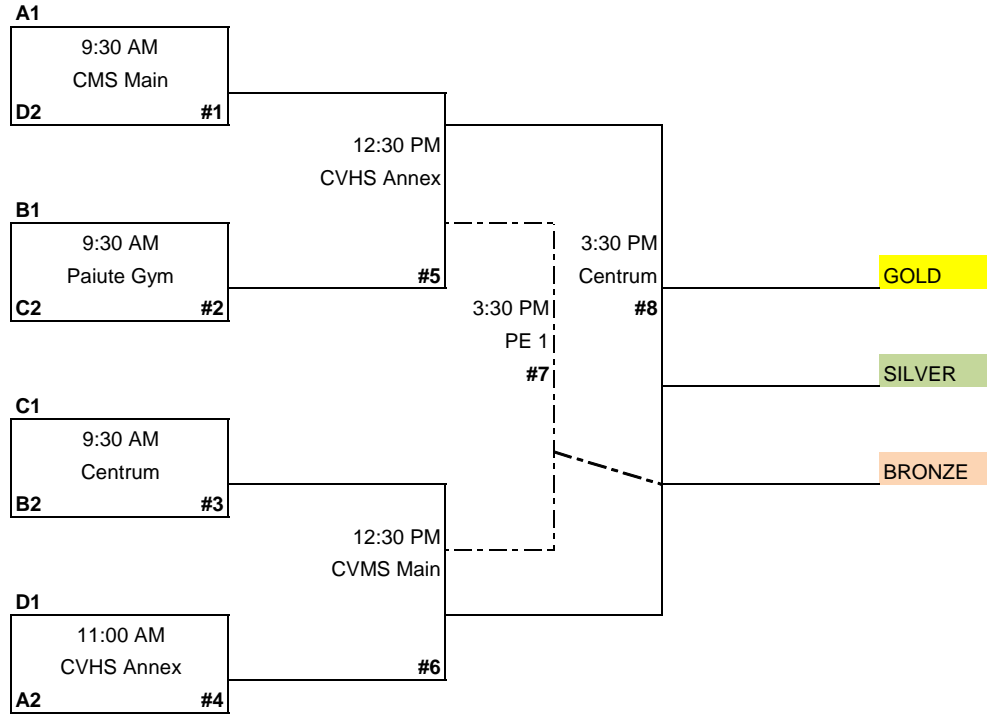

Men's Bracket Division 16 (30-39)

Saturday May 26, 2010

PLANTINUM DIVISION

GOLD DIVISION