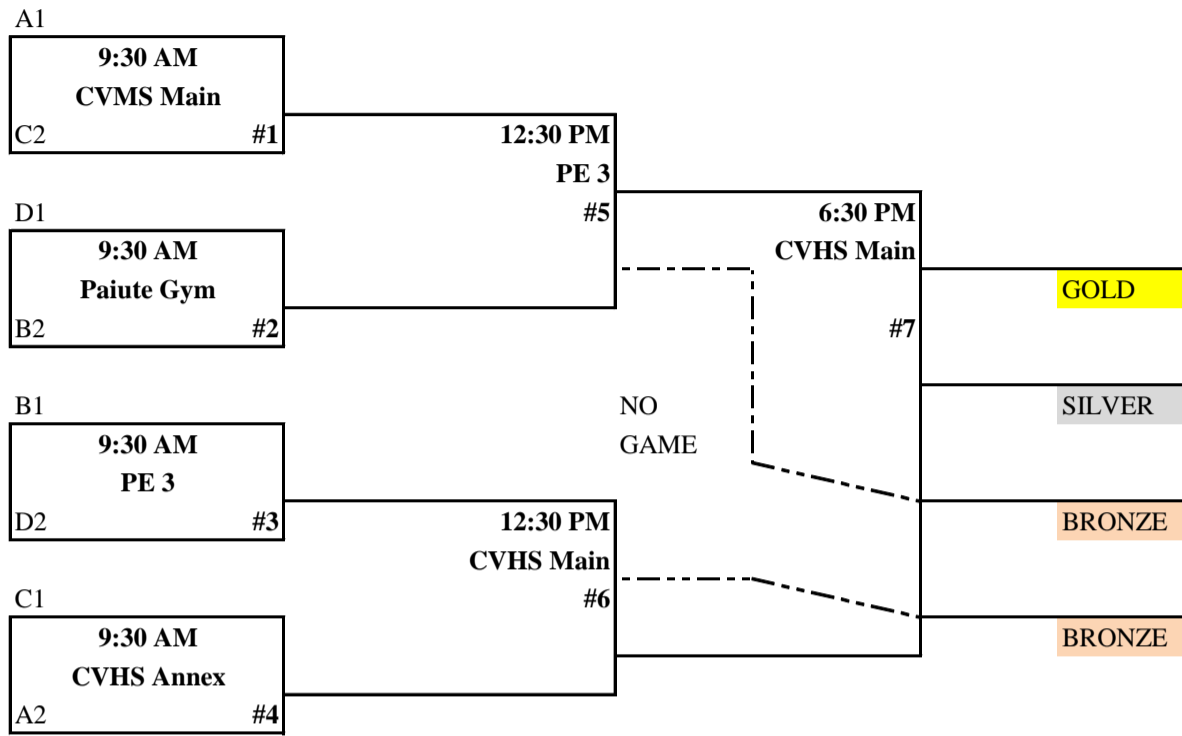

GOLD DIVISION