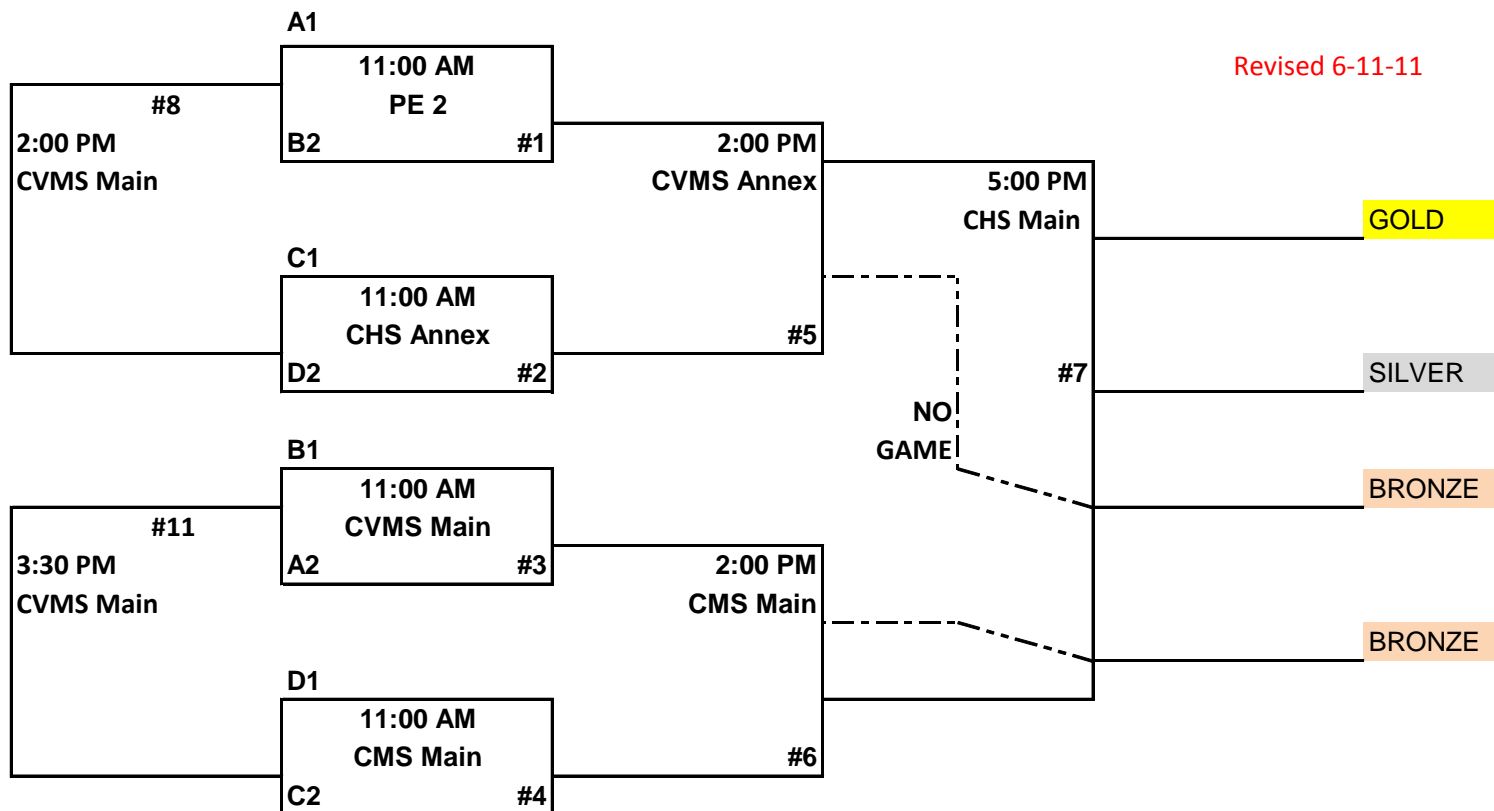

Boys 7th Grade Bracket (division 004)

Wednesday, June 15

GOLD DIVISION

Revised 6-11-11