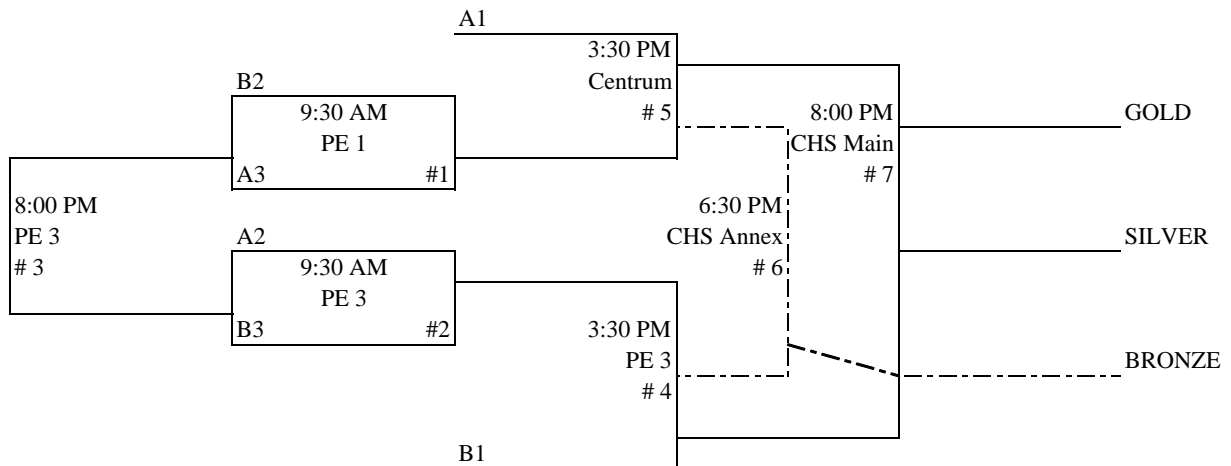

Utah Summer Games - 2010

Division [010] - Boys (10th Grade)

<u>Pool A</u>	
1. Beaver	Beaver
2. Wildcats	Francis
3. CHS 3	Cedar City

<u>Pool B</u>	
4. Lone Peak	Alpine
5. Canyon View 10th	Cedar City
6. Red Desert Ballers	Santa Clara

Thursday, June 17

11:00	5 vs 6	PE 3	
2:00	3 vs 2	PE 3	
5:00	4 vs 6	Centrum	

Friday, June 18

8:00	1 vs 3	CHS Main	
2:30	1 vs 2	PE 3	
4:00	4 vs 5	Centrum	

BASKETBALL SKILLS AWARDS -- Friday June 18 at 2:00 PM in the Centrum

Saturday, June 19

1. Centrum 800 West 100 South
2. SUU PE # 1 400 West Center
3. SUU PE #3 400 West Center
4. Cedar High School Main Gym 700 W. 600 S.
5. Cedar High School Annex Gym 700 W. 600 S.
6. Canyon View High School Main Gym 166 W. 1925 N.